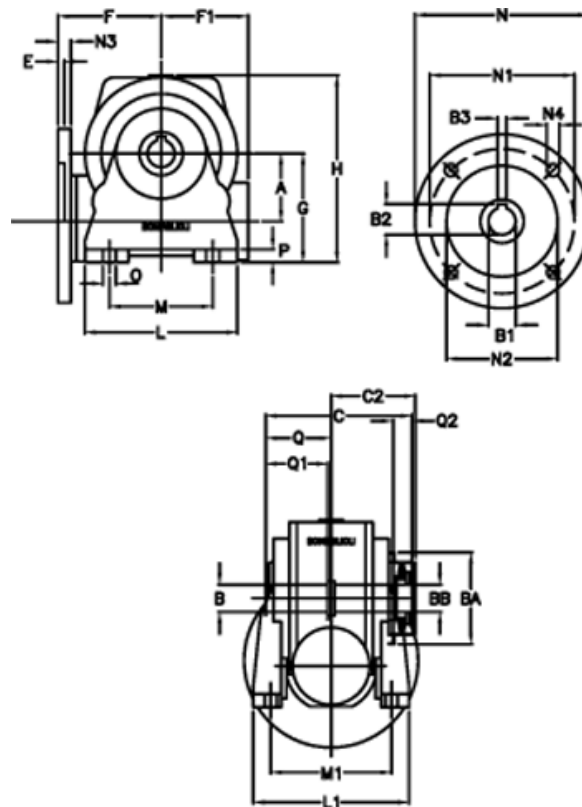

Article number: 390204902813236

Description: Worm Gear with Torque Limiter  
VF 49-L2-N-28 P80B5

## Measures

a = 49.50	C2 = 63,5	L1 = 124	O = 8.5
B = 25	Description = VF 49N-xx-80B14	m = 63	P = 12
B1 E7 = 19	E = 3.0	M1 = 98.5	Q = 51.0
B2 = 21.8	F = 70	N = 120	Q1 = 41
B3 H9 = 6	F1 = 63	N1 = 100	Q2 = 15
BA = 63	g = 82	N2 = 80	
BB H7 = 14	H = 138.0	N3 = 10.0	
C = 105	L = 110	N4 = 7	